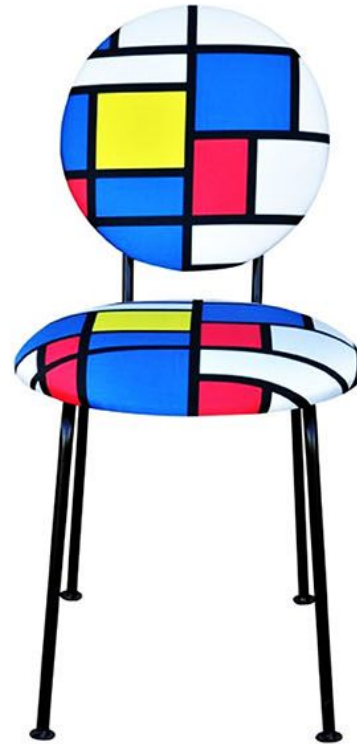

## DIMENSIONS

Width: 50 cm

Height: 94 cm

Depth: 62 cm

# Armchair MEDALLION Marble