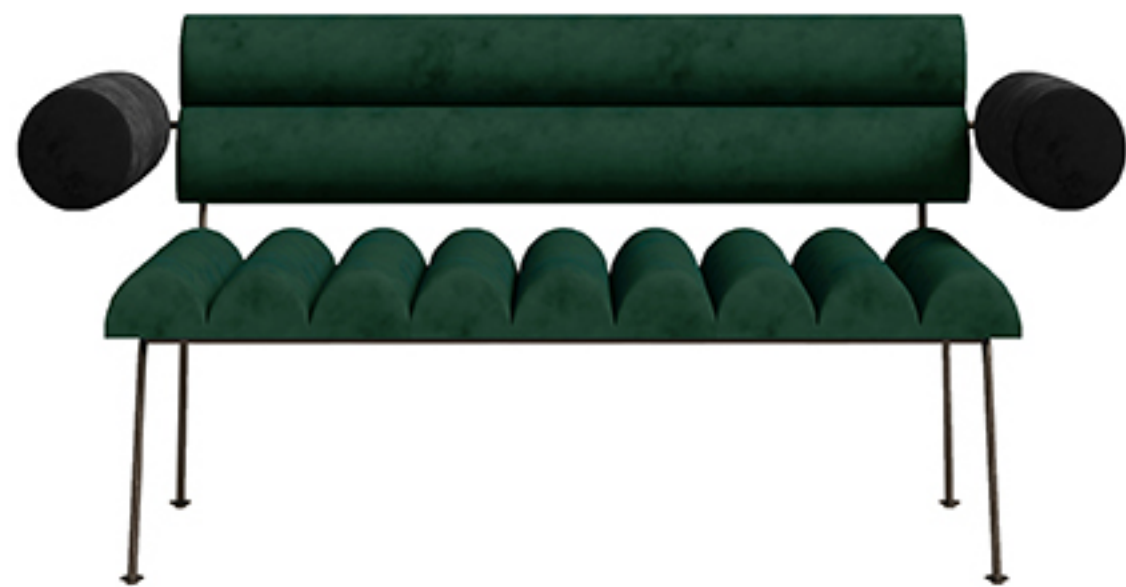

ROLL & ROLL

COLLECTION

by

Katarzyna Jasyk

Armchair ROLL & ROLL

DIMENSIONS

Width: 47 cm

Height: 84 cm

Depth: 47 cm

Armchair 2

ROLL & ROLL

DIMENSIONS

Width: 47 cm

Height: 84 cm

Depth: 47 cm

Sofa

ROLL & ROLL

DIMENSIONS

Width: 155 cm

Height: 84 cm

Depth: 47 cm

Bedhead

ROLL & ROLL

DIMENSIONS (one pc)

Width: 40 cm

Height: 110 cm

Depth: 4 cm

LB