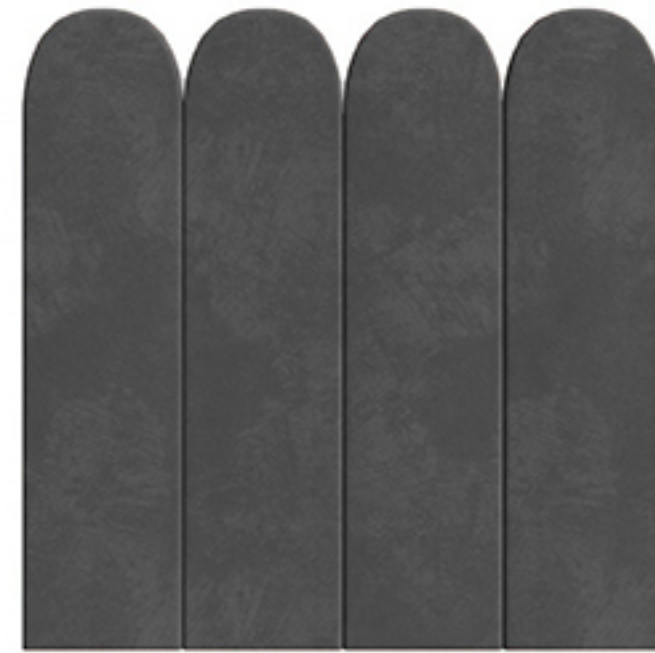

ROLL & ROLL

DIMENSIONS

Width: 155 cm

Height: 84 cm

Depth: 47 cm

Bedhead

ROLL & ROLL

DIMENSIONS (one pc)