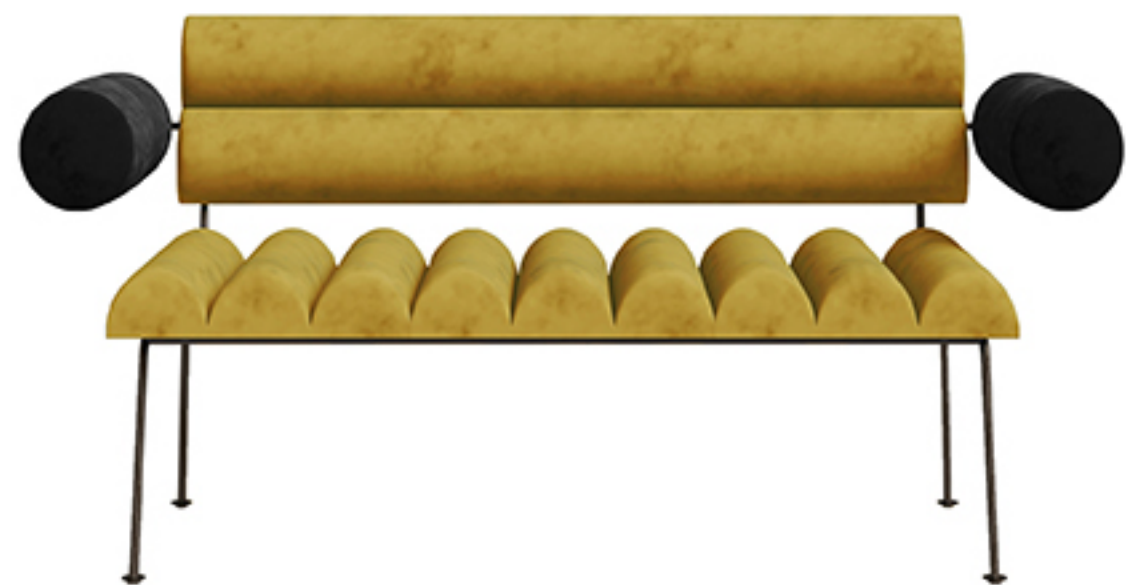

ROLL & ROLL

COLLECTION

by

Katarzyna Jasyk

Armchair ROLL & ROLL

DIMENSIONS

Width: 47 cm

Height: 84 cm

Depth: 47 cm

Armchair 2

ROLL & ROLL

DIMENSIONS

Width: 47 cm

Height: 84 cm

Depth: 47 cm

Sofa

ROLL & ROLL

DIMENSIONS

Width: 155 cm

Height: 84 cm

Depth: 47 cm

Bedhead

ROLL & ROLL

DIMENSIONS (one pc)

Width: 40 cm

Height: 110 cm

Depth: 4 cm

LB